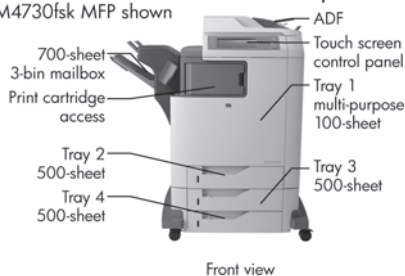

## HP Color LaserJet CM4730mfp Series

CM4730fsk MFP shown